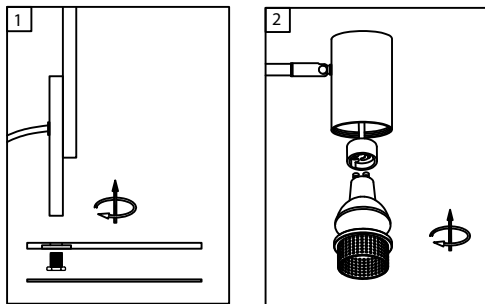

NOVA LUCE

9011408, 9011409

1. Assemble parts by tying them together
2. Apply the bulb by rotate
3. Plug it in power to turn the light on/ off