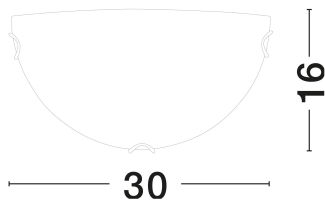

TECHNICAL DRAWING

APPLICATION & MOUNTING

Ambient Working Temp.	Max 45°C
Type of Protection	IP20
Dimmable	Yes
Type of Dimming	N/A
Mounting type	Surface
Mounting Depth (cm)	N/A
Led Module Replaceable	Yes
Light Source	E27

NOVA LUCE S.A

Schimatari Viotias
32009, Greece

+30 22620 58 121
+30 22620 56 743

info@novaluce.com
www.novaluce.com