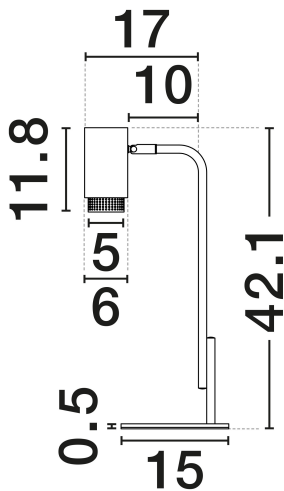

NOVA LUCE

PRODUCT DATASHEET

Version: 001

PRODUCT PHOTOGRAPH

TECHNICAL DRAWING

GENERAL INFORMATION

Product Code	9011409
Collection	Indoor
Product Category	Table
Product Family	Nessi
Mounting Location	Table
Application Environment	Indoor
Specifications	N/A

DIMENSION & WEIGHT

LxWxH (cm)	D1: 6 D2: 15 W: 17 H: 42.1
Cut Out (cm)	N/A
Weight (Kgr)	0.985

MATERIAL & COLOR

Product Color	Sandy Black & Gold
Body Material	Aluminium

APPLICATION & MOUNTING

Ambient Working Temp.	Max 45°C
Type of Protection	IP20
Dimmable	Yes
Type of Dimming	N/A
Mounting type	Surface
Mounting Depth (cm)	N/A
Led Module Replaceable	Yes
Light Source	MR16/GU10

Power (Nominal)	1x10W
Input voltage (Nominal)	100-240V
Mains Frequency	50/60Hz

PHOTOMETRICAL DATA

Luminous Flux	N/A
Color Temperature	N/A
Light Color (Designation)	N/A

WARRANTY

Warranty	3 Years
----------	----------------