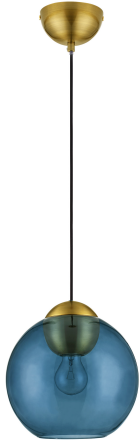

NOVA LUCE

PRODUCT DATASHEET

Version: 001

PRODUCT PHOTOGRAPH

TECHNICAL DRAWING

GENERAL INFORMATION

Product Code	9009240
Collection	Indoor
Product Category	Suspension
Product Family	Midori
Mounting Location	Ceiling
Application Environment	Indoor
Specifications	N/A

DIMENSION & WEIGHT

LxWxH (cm)	D: 24 H: 182.5
Cut Out (cm)	N/A
Weight (Kgr)	1.05

MATERIAL & COLOR

Product Color	Dark Blue & Brass Gold
Body Material	Glass & Metal

APPLICATION & MOUNTING

Ambient Working Temp.	Max 45°C
Type of Protection	IP20
Dimmable	N/A
Type of Dimming	N/A
Mounting type	Surface
Mounting Depth (cm)	N/A
Led Module Replaceable	Yes
Light Source	E27