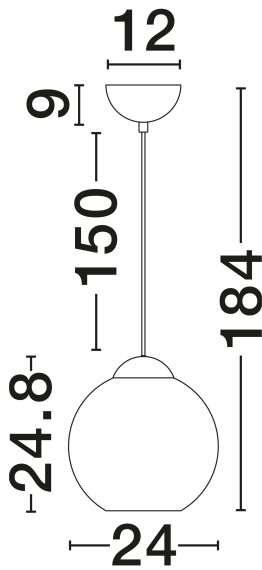

NOVA LUCE

PRODUCT DATASHEET

Version: 001

PRODUCT PHOTOGRAPH

TECHNICAL DRAWING

GENERAL INFORMATION

Product Code	9009240
Collection	Indoor
Product Category	Suspension
Product Family	Midori
Mounting Location	Ceiling
Application Environment	Indoor
Specifications	N/A

DIMENSION & WEIGHT

LxWxH (cm)	D: 24 H: 182.5
Cut Out (cm)	N/A
Weight (Kgr)	1.05

MATERIAL & COLOR

Product Color	Dark Blue & Brass Gold
Body Material	Glass & Metal

APPLICATION & MOUNTING

Ambient Working Temp.	Max 45°C
Type of Protection	IP20
Dimmable	N/A
Type of Dimming	N/A
Mounting type	Surface
Mounting Depth (cm)	N/A
Led Module Replaceable	Yes
Light Source	E27

Power (Nominal)	1x12W
Input voltage (Nominal)	100-240V
Mains Frequency	50/60Hz

PHOTOMETRICAL DATA

Luminous Flux	N/A
Color Temperature	N/A
Light Color (Designation)	N/A

WARRANTY

Warranty	3 Years
----------	----------------