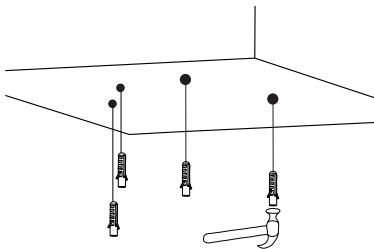

# NOVA LUCE

9695196, 9695197  
9695198, 9695199

1

Turn off the general switch

2

Mark holes

3

Drill holes

4

Apply plastic anchors

5

Tie up screws

6

Connect assisting cords

7

Tie up side screws to make it stable

8

Adjust it in place  
by tying up the screw

9

Turn on the general switch