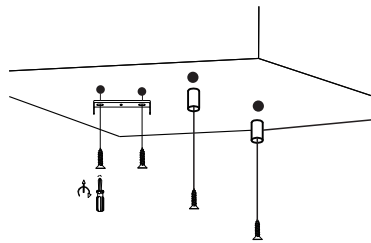

# NOVA LUCE

9695196, 9695197  
9695198, 9695199

1

Turn off the general switch

2

Mark holes

3

Drill holes

4

Apply plastic anchors

5

Tie up screws

6

Connect assisting cords

7

Tie up side screws to make it stable

8

Adjust it in place  
by tying up the screw

9

Turn on the general switch