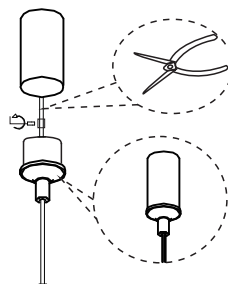

# NOVA LUCE

9695196, 9695197  
9695198, 9695199

1

Turn off the general switch

2

Mark holes

3

Drill holes

4

Apply plastic anchors

5

Tie up screws

6

Connect assisting cords

7

Tie up side screws to make it stable

8

Adjust it in place  
by tying up the screw

9

Turn on the general switch