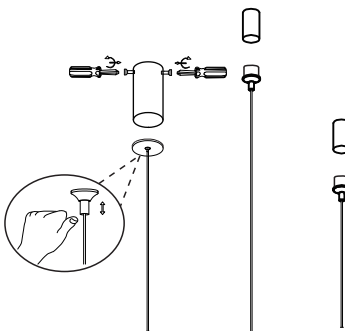

# NOVA LUCE

9695196, 9695197  
9695198, 9695199

1

Turn off the general switch

2

Mark holes

3

Drill holes

4

Apply plastic anchors

5

Tie up screws

6

Connect assisting cords

7

Tie up side screws to make it stable

8

Adjust it in place  
by tying up the screw

9

Turn on the general switch