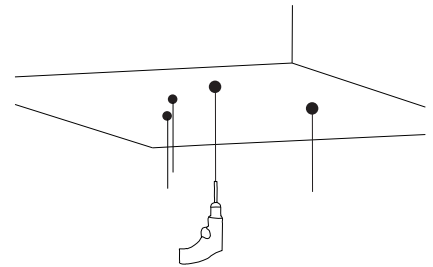

# NOVA LUCE

9695196, 9695197  
9695198, 9695199

1

Turn off the general switch

2

Mark holes

3

Drill holes

4

Apply plastic anchors

5

Tie up screws

6

Connect assisting cords

7

Tie up side screws to make it stable

8

Adjust it in place  
by tying up the screw

9

Turn on the general switch