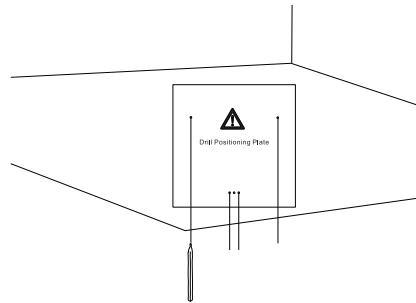

# NOVA LUCE

9695196, 9695197  
9695198, 9695199

1

Turn off the general switch

2

Mark holes

3

Drill holes

4

Apply plastic anchors

5

Tie up screws

6

Connect assisting cords

7

Tie up side screws to make it stable