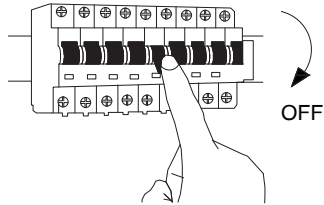

# NOVA LUCE

9695196, 9695197  
9695198, 9695199

1

Turn off the general switch

2

Mark holes

3

Drill holes

4

Apply plastic anchors

5

Tie up screws

6

Connect assisting cords

7

Tie up side screws to make it stable

8

Adjust it in place  
by tying up the screw

9

Turn on the general switch