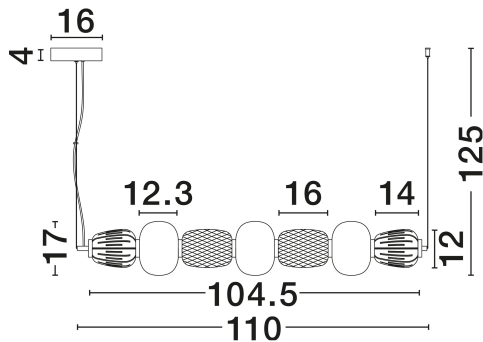

NOVA LUCE

PRODUCT DATASHEET

Version: 001

PRODUCT PHOTOGRAPH

TECHNICAL DRAWING

GENERAL INFORMATION

Product Code	9030539
Collection	Indoor
Product Category	Suspension
Product Family	Movil
Mounting Location	Ceiling
Application Environment	Indoor
Specifications	N/A

DIMENSION & WEIGHT

LxWxH (cm)	L: 110 W: 17 H: 125
Cut Out (cm)	N/A
Weight (Kgr)	3.8

MATERIAL & COLOR

Product Color	Clear, Opal & Platinum Gold
Body Material	Glass & Metal

APPLICATION & MOUNTING

Ambient Working Temp.	Max 45°C
Type of Protection	IP20
Dimmable	Yes
Type of Dimming	Triac
Mounting type	Surface
Mounting Depth (cm)	N/A
Led Module Replaceable	No
Light Source	LED

Power (Nominal)	42W
Input voltage (Nominal)	220-240V
Mains Frequency	50/60Hz

PHOTOMETRICAL DATA

Luminous Flux	2730lm
Color Temperature	3000K
Light Color (Designation)	Warm White

WARRANTY

Warranty	3 Years
----------	----------------