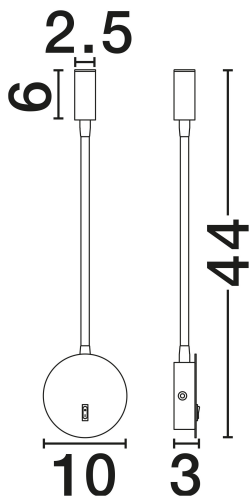

NOVA LUCE

PRODUCT DATASHEET

Version: 001

PRODUCT PHOTOGRAPH

TECHNICAL DRAWING

GENERAL INFORMATION

Product Code	8140322
Collection	Indoor
Product Category	Wall
Product Family	Jaco
Mounting Location	Wall
Application Environment	Indoor
Specifications	N/A

DIMENSION & WEIGHT

LxWxH (cm)	L: 10 W: 3.1 H: 44
Cut Out (cm)	N/A
Weight (Kgr)	0.47

MATERIAL & COLOR

Product Color	Black
Body Material	Aluminium

APPLICATION & MOUNTING

Ambient Working Temp.	Max 45°C
Type of Protection	IP20
Dimmable	No
Type of Dimming	N/A
Mounting type	Surface
Mounting Depth (cm)	N/A
Led Module Replaceable	No
Light Source	LED

Power (Nominal)	3W
Input voltage (Nominal)	220-240V
Mains Frequency	50/60Hz

PHOTOMETRICAL DATA

Luminous Flux	190lm
Color Temperature	3000K
Light Color (Designation)	Warm White

WARRANTY

Warranty	3 Years
----------	----------------