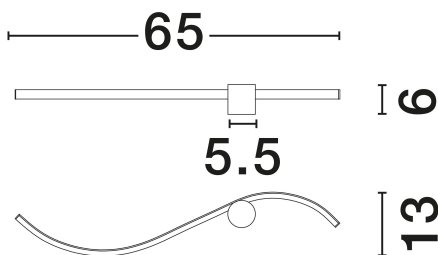

NOVA LUCE

PRODUCT DATASHEET

Version: 001

PRODUCT PHOTOGRAPH

TECHNICAL DRAWING

GENERAL INFORMATION

Product Code	9006095
Collection	Indoor
Product Category	Wall
Product Family	Kima
Mounting Location	Wall
Application Environment	Indoor
Specifications	N/A

DIMENSION & WEIGHT

LxWxH (cm)	L: 65 W: 6 H: 13
Cut Out (cm)	N/A
Weight (Kgr)	0.5

MATERIAL & COLOR

Product Color	Sandy Black & Gold
Body Material	Aluminium

APPLICATION & MOUNTING

Ambient Working Temp.	Max 45°C
Type of Protection	IP20
Dimmable	No
Type of Dimming	N/A
Mounting type	Surface
Mounting Depth (cm)	N/A
Led Module Replaceable	No
Light Source	LED

Power (Nominal)	14W
Input voltage (Nominal)	220-240V
Mains Frequency	50/60Hz

PHOTOMETRICAL DATA

Luminous Flux	880lm
Color Temperature	3000K
Light Color (Designation)	Warm White

WARRANTY

Warranty	3 Years
----------	----------------