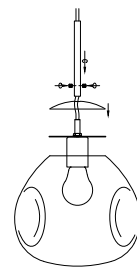

NOVA LUCE

9190403

1

Turn off the general switch

2

Drill holes & apply plastic anchors
With screws

3

Connect the wires

4

Apply the side screws

5

Apply the bulb

6

Apply the bulb

7

Turn on the general switch