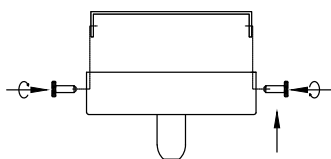

NOVA LUCE

9190403

1

Turn off the general switch

2

Drill holes & apply plastic anchors
With screws

3

Connect the wires

4

Apply the side screws

5

Apply the bulb

6

Apply the bulb

7

Turn on the general switch