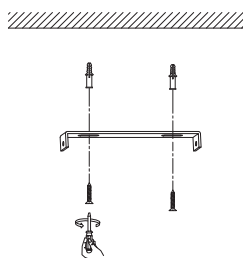

NOVA LUCE

9190403

1

Turn off the general switch

2

Drill holes & apply plastic anchors
With screws

3

Connect the wires

4

Apply the side screws

5

Apply the bulb

6

Apply the bulb

7

Turn on the general switch