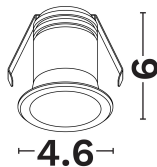

TECHNICAL DRAWING