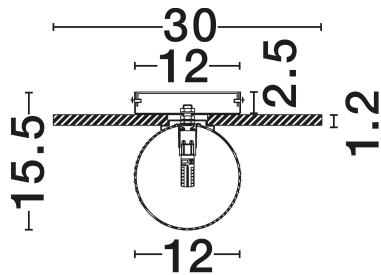

TECHNICAL DRAWING

APPLICATION & MOUNTING

Ambient Working Temp.	Max 45°C
Type of Protection	IP20
Dimmable	Yes
Type of Dimming	N/A
Mounting type	Surface
Mounting Depth (cm)	N/A
Led Module Replaceable	Yes
Light Source	G9

NOVA LUCE S.A

Schimatari Viotias
32009, Greece

+30 22620 58 121
+30 22620 56 743

info@novaluce.com
www.novaluce.com