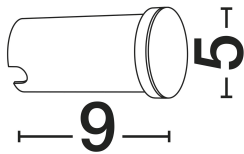

GENERAL INFORMATION

Product Code	9019215
Collection	Outdoor
Product Category	Step Lights
Product Family	Compo
Mounting Location	Wall
Application Environment	Outdoor
Specifications	N/A

DIMENSION & WEIGHT

LxWxH (cm)	D:5 H:9 cm
Cut out (cm)	N/A
Weight (Kgr)	0.07

MATERIAL & COLOR

Product Color	Sandy White
Body Material	Pc

APPLICATION & MOUNTING

Ambient Working Temp.	Max 45 oC
Type of Protection	IP67
Dimmable	No
Type of Dimming	N/A
Mounting type	Surface
Mounting Depth (cm)	N/A
Led Module Replaceable	No
Light Source	LED

NOVA LUCE S.A

Schimatari Viotias
32009, Greece

+30 22620 58 121
+30 22620 56 743

info@novaluce.com
www.novaluce.com