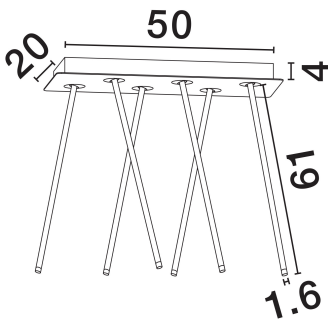

NOVA LUCE

PRODUCT DATASHEET

Version: 001

PRODUCT PHOTOGRAPH

TECHNICAL DRAWING

GENERAL INFORMATION

Product Code	9232155
Collection	Indoor
Product Category	Ceiling
Product Family	Stilvi
Mounting Location	Wall
Application Environment	Indoor
Specifications	N/A

DIMENSION & WEIGHT

LxWxH (cm)	L: 50 W: 20 H: 65
Cut Out (cm)	N/A
Weight (Kgr)	3.1

MATERIAL & COLOR

Product Color	Sandy Black
Body Material	Aluminium

APPLICATION & MOUNTING

Ambient Working Temp.	Max 45°C
Type of Protection	IP20
Dimmable	No
Type of Dimming	N/A
Mounting type	Surface
Mounting Depth (cm)	N/A
Led Module Replaceable	No
Light Source	LED

Power (Nominal)	17W
Input voltage (Nominal)	220-240V
Mains Frequency	50/60Hz

PHOTOMETRICAL DATA

Luminous Flux	573lm
Color Temperature	3000K
Light Color (Designation)	Warm White

WARRANTY

Warranty	3 Years
----------	----------------