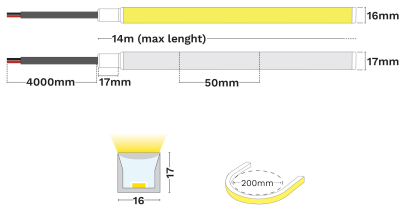

NOVA LUCE

PRODUCT DATASHEET

Version: 001

PRODUCT PHOTOGRAPH

GENERAL INFORMATION

Product Code	9530053
Product Category	Neon Flex
Product Family	Gomu 16X17
Mounting Location	N/A
Application Environment	Outdoor

DIMENSION & WEIGHT

LxWxH (cm)	L:1m 16x17 mm
Cut out (cm)	N/A
Weight (Kgr)	N/A

TECHNICAL DRAWING

MATERIAL & COLOR

Product Color	N/A
Body Material	Silicone
Cover Material	N/A

APPLICATION & MOUNTING

Ambient Working Temp.	45 C
Type of Protection	IP68
Protection Class IK	N/A
Dimmable	Yes
Type of Dimming (Optional)	Triac/Dali
Mounting type	N/A
Mounting Depth (cm)	N/A
Led Module Replaceable	No
Light Source	Led
Adjustable	No

NOVA LUCE

PRODUCT DATASHEET

Version: 001

ELECTRICAL DATA

Power (Nominal)	10
Input voltage (Nominal)	24Vdc
Mains Frequency	50/60Hz
Output voltage	N/A
Output Current	N/A
Power Factor	N/A
Efficiency	N/A
SVM	N/A
Pst	N/A
Class	N/A

PHOTOMETRICAL DATA

Luminous Flux	N/A
Luminous Efficacy	N/A
Color Temperature	N/A
Light Color (Designation)	N/A
CRI	N/A
SDCM	<3
Beam Angle	120
UGR	N/A

LIFESPAN

Lifetime	N/A
----------	------------

CERTIFICATES