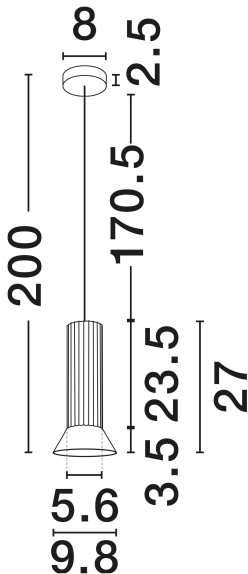

## PRODUCT PHOTOGRAPH

## TECHNICAL DRAWING

## DIMENSION & WEIGHT

LxWxH (cm)	D: 9.8 H: 200
Cut Out (cm)	N/A
Weight (Kgr)	0.335