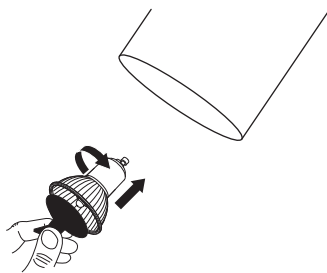

NOVA LUCE

9387004

1

Turn off the general switch

2

Mark and drill holes

3

Apply plastic anchors
& tie up screws

4

Connect the wires

5

Apply the bulb by rotate

6

Fix it into place
by tying up side screws

7

Turn on the general switch