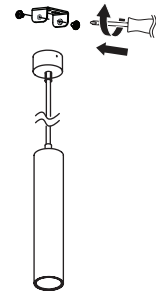

NOVA LUCE

9387004

1

Turn off the general switch

2

Mark and drill holes

3

Apply plastic anchors
& tie up screws

4

Connect the wires

5

Apply the bulb by rotate

6

Fix it into place
by tying up side screws

7

Turn on the general switch