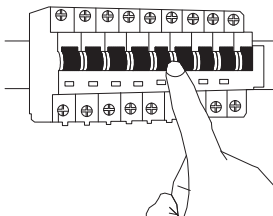

NOVA LUCE

9387004

1

Turn off the general switch

2

Mark and drill holes

3

Apply plastic anchors
& tie up screws

4

Connect the wires

5

Apply the bulb by rotate

6

Fix it into place
by tying up side screws

7

Turn on the general switch