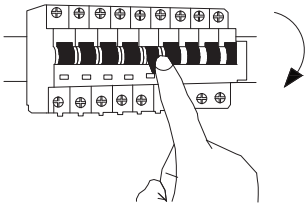

NOVA LUCE

9387004

1

Turn off the general switch

2

Mark and drill holes

3

Apply plastic anchors
& tie up screws

4

Connect the wires

5

Apply the bulb by rotate

6

Fix it into place
by tying up side screws

7

Turn on the general switch