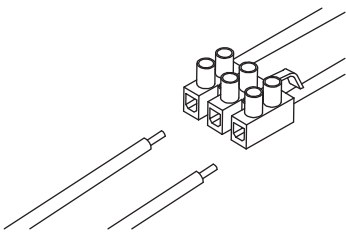

NOVA LUCE

9387004

1

Turn off the general switch

2

Mark and drill holes

3

Apply plastic anchors
& tie up screws

4

Connect the wires

5

Apply the bulb by rotate

6

Fix it into place
by tying up side screws

7

Turn on the general switch