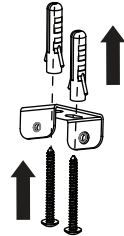

NOVA LUCE

9387004

1

Turn off the general switch

2

Mark and drill holes

3

Apply plastic anchors
& tie up screws

4

Connect the wires

5

Apply the bulb by rotate

6

Fix it into place
by tying up side screws

7

Turn on the general switch