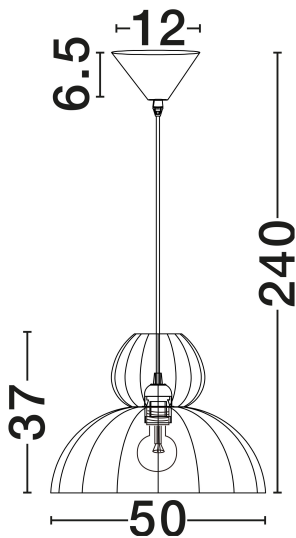

TECHNICAL DRAWING

GENERAL INFORMATION

Product Code	9586672
Collection	Indoor
Product Category	Suspension
Product Family	Delina
Mounting Location	Ceiling
Application Environment	Indoor
Specifications	N/A

DIMENSION & WEIGHT

LxWxH (cm)	D: 50.5 H: 240
Cut Out (cm)	N/A
Weight (Kgr)	1.1

MATERIAL & COLOR

Product Color	White & Sandy White
Body Material	Fabric & Steel

APPLICATION & MOUNTING

Ambient Working Temp.	Max 45°C
Type of Protection	IP20
Dimmable	Yes
Type of Dimming	N/A
Mounting type	Surface
Mounting Depth (cm)	N/A
Led Module Replaceable	Yes
Light Source	E27

NOVA LUCE S.A

Schimatari Viotias
32009, Greece

+30 22620 58 121
+30 22620 56 743

info@novaluce.com
www.novaluce.com