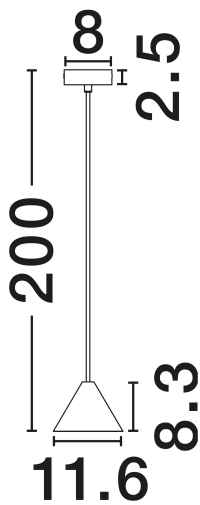

NOVA LUCE

PRODUCT DATASHEET

Version: 001

PRODUCT PHOTOGRAPH

TECHNICAL DRAWING

GENERAL INFORMATION

Product Code	9011431
Collection	Indoor
Product Category	Suspension
Product Family	Conico
Mounting Location	Suspension
Application Environment	Indoor
Specifications	N/A

DIMENSION & WEIGHT

LxWxH (cm)	D: 11.6 H: 200
Cut Out (cm)	N/A
Weight (Kgr)	0.3

MATERIAL & COLOR

Product Color	Oxide Coffee & Black
Body Material	Aluminium

APPLICATION & MOUNTING

Ambient Working Temp.	Max 45°C
Type of Protection	IP20
Dimmable	Yes
Type of Dimming	N/A
Mounting type	Surface
Mounting Depth (cm)	N/A
Led Module Replaceable	Yes
Light Source	MR16/GU10

Power (Nominal)	1x10W
Input voltage (Nominal)	100-240V
Mains Frequency	50/60Hz

PHOTOMETRICAL DATA

Luminous Flux	N/A
Color Temperature	N/A
Light Color (Designation)	N/A

WARRANTY

Warranty	3 Years
----------	----------------