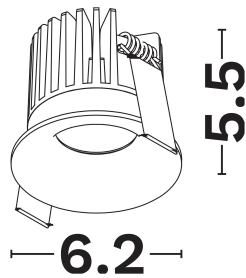

NOVA LUCE

PRODUCT DATASHEET

Version: 001

PRODUCT PHOTOGRAPH

GENERAL INFORMATION

Product Code	9844011
Product Category	Downlights
Product Family	Petit
Mounting Location	Ceiling
Application Environment	Indoor

DIMENSION & WEIGHT

LxWxH (cm)	D:6.2 H:5.5
Cut out (cm)	5,5
Weight (Kgr)	0,177

TECHNICAL DRAWING

MATERIAL & COLOR

Product Color	White
Body Material	Aluminium
Cover Material	N/A

APPLICATION & MOUNTING

Ambient Working Temp.	45 C
Type of Protection	IP42
Protection Class IK	IK03
Dimmable	No
Type of Dimming (Optional)	Triac/Dali
Mounting type	Recessed
Mounting Depth (cm)	Ceiling
Led Module Replaceable	No
Light Source	Led
Adjustable	No

PHOTOMETRICAL DATA

Luminous Flux	338
Luminous Efficacy	37.6
Color Temperature	3000
Light Color (Designation)	Warm White
CRI	>90
SDCM	<3
Beam Angle	24
UGR	<16

LIFESPAN

Lifetime	50000
----------	--------------