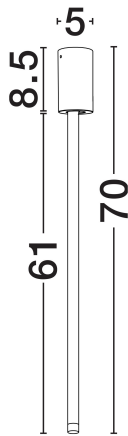

### PRODUCT PHOTOGRAPH

### TECHNICAL DRAWING

### DIMENSION & WEIGHT

LxWxH (cm)	D: 5 H: 70
Cut Out (cm)	N/A
Weight (Kgr)	0.4