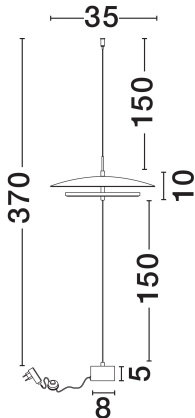

NOVA LUCE

PRODUCT DATASHEET

Version: 001

PRODUCT PHOTOGRAPH

TECHNICAL DRAWING

GENERAL INFORMATION

Product Code	9580702
Collection	Indoor
Product Category	Floor
Product Family	Olos
Mounting Location	Floor
Application Environment	Indoor
Specifications	N/A

DIMENSION & WEIGHT

LxWxH (cm)	D: 35 W: 10 H: 370
Cut Out (cm)	N/A
Weight (Kgr)	3.6

MATERIAL & COLOR

Product Color	Sandy White & Chrome
Body Material	Aluminium & Mirror

APPLICATION & MOUNTING

Ambient Working Temp.	Max 45°C
Type of Protection	IP20
Dimmable	Yes
Type of Dimming	Triac
Mounting type	Surface
Mounting Depth (cm)	N/A
Led Module Replaceable	No
Light Source	LED

Power (Nominal)	21W
Input voltage (Nominal)	220-240V
Mains Frequency	50/60Hz

PHOTOMETRICAL DATA

Luminous Flux	918lm
Color Temperature	3000K
Light Color (Designation)	Warm White

WARRANTY

Warranty	3 Years
----------	----------------