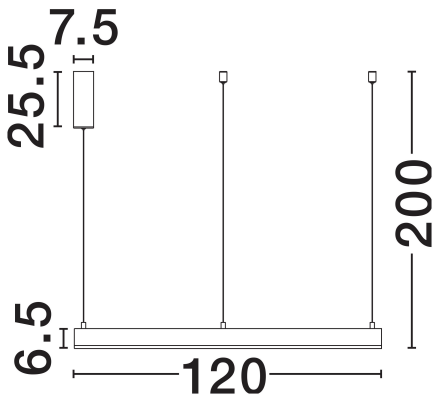

NOVA LUCE

PRODUCT DATASHEET

Version: 001

PRODUCT PHOTOGRAPH

TECHNICAL DRAWING

GENERAL INFORMATION

Product Code	9530201
Collection	Indoor
Product Category	Suspension
Product Family	Motif
Mounting Location	Wall
Application Environment	Indoor
Specifications	N/A

DIMENSION & WEIGHT

LxWxH (cm)	D: 120 H: 250
Cut Out (cm)	N/A
Weight (Kgr)	4

MATERIAL & COLOR

Product Color	Sandy Black
Body Material	Aluminium & Acrylic

APPLICATION & MOUNTING

Ambient Working Temp.	Max 45°C
Type of Protection	IP20
Dimmable	Yes
Type of Dimming	Triac
Mounting type	Surface
Mounting Depth (cm)	N/A
Led Module Replaceable	No
Light Source	LED

Power (Nominal)	72W
Input voltage (Nominal)	220-240V
Mains Frequency	50/60Hz

PHOTOMETRICAL DATA

Luminous Flux	5250lm
Color Temperature	3000K
Light Color (Designation)	Warm White

WARRANTY

Warranty	3 Years
----------	----------------