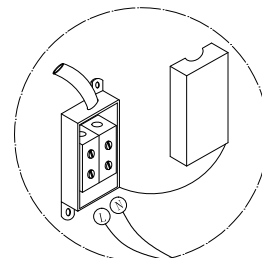

NOVA LUCE

9186001
9186002 9288080

1

Turn off the general switch

2

Drill holes & apply plastic anchors
With screws

3

Connect the wires

4

Apply the side screws

5

Turn on the general switch