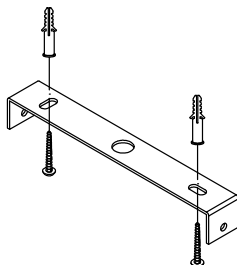

NOVA LUCE

9186001
9186002 9288080

1

Turn off the general switch

2

Drill holes & apply plastic anchors
With screws

3

Connect the wires

4

Apply the side screws

5

Turn on the general switch