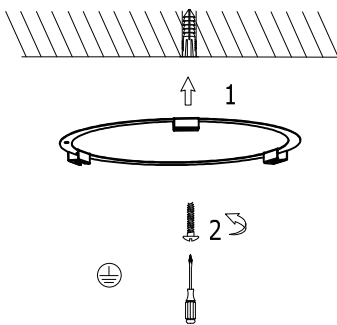

# NOVA LUCE

9558609, 9558610

1

Turn off the general switch

2

Make a 0.6 cm CutOut

3

Apply plastic anchors

4

Tie up the screws to put it in place

5

Connect wires

6

Click it in place

7

Do not remove the led