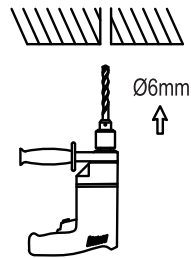

# NOVA LUCE

9558609, 9558610

1

Turn off the general switch

2

Make a 0.6 cm CutOut

3

Apply plastic anchors

4

Tie up the screws to put it in place

5

Connect wires

6

Click it in place

7

Do not remove the led