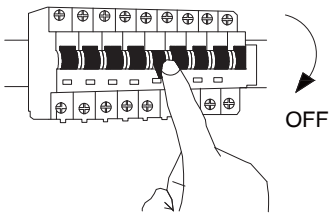

# NOVA LUCE

9558609, 9558610

1

Turn off the general switch

2

Make a 0.6 cm CutOut

3

Apply plastic anchors

4

Tie up the screws to put it in place

5

Connect wires

6

Click it in place

7

Do not remove the led