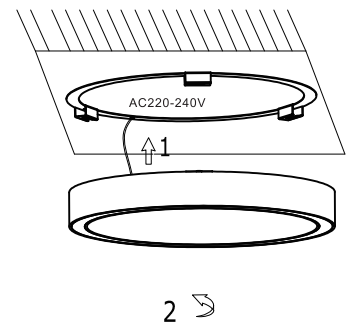

# NOVA LUCE

9558609, 9558610

1

Turn off the general switch

2

Make a 0.6 cm CutOut

3

Apply plastic anchors

4

Tie up the screws to put it in place

5

Connect wires

6

Click it in place

7

Do not remove the led