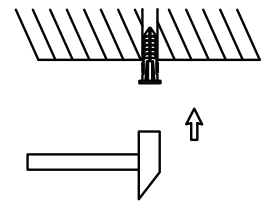

# NOVA LUCE

9558609, 9558610

1

Turn off the general switch

2

Make a 0.6 cm CutOut

3

Apply plastic anchors

4

Tie up the screws to put it in place

5

Connect wires

6

Click it in place

7

Do not remove the led