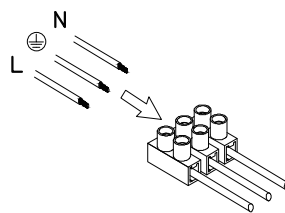

# NOVA LUCE

9558609, 9558610

1

Turn off the general switch

2

Make a 0.6 cm CutOut

3

Apply plastic anchors

4

Tie up the screws to put it in place

5

Connect wires

6

Click it in place

7

Do not remove the led