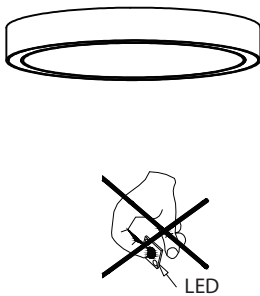

# NOVA LUCE

9558609, 9558610

1

Turn off the general switch

2

Make a 0.6 cm CutOut

3

Apply plastic anchors

4

Tie up the screws to put it in place

5

Connect wires

6

Click it in place

7

Do not remove the led