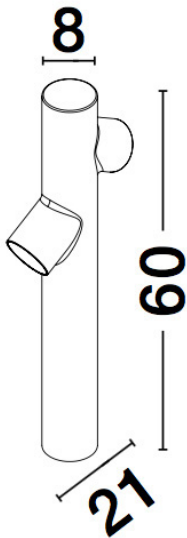

NOVA LUCE

PRODUCT DATASHEET

Version: 001

PRODUCT PHOTOGRAPH

TECHNICAL DRAWING

GENERAL INFORMATION

Product Code	9291703
Collection	Outdoor
Product Category	Bollard
Product Family	RAMO
Mounting Location	Floor
Application Environment	Outdoor

DIMENSION & WEIGHT

LxWxH (cm)	L: 8 W: 21 H: 60
Cut out (cm)	N/A
Weight (Kgr)	1.7

MATERIAL & COLOR

Product Color	Dark Grey
Body Material	Aluminium&-Glass

APPLICATION & MOUNTING

Ambient Working Temp.	Max 40 oC
Type of Protection	IP65
Dimmable	No
Type of Dimming (Optional)	N/A
Mounting type	Surface
Mounting Depth (cm)	N/A
Led Module Replaceable	Yes
Light Source	GU10

Power (Nominal)	2x7W
Input voltage (Nominal)	220-240Vac
Mains Frequency	50/60Hz

PHOTOMETRICAL DATA

Luminous Flux	N/A
Color Temperature	N/A
Light Color (Designation)	N/A

WARRANTY

Warranty	3 Years
----------	----------------