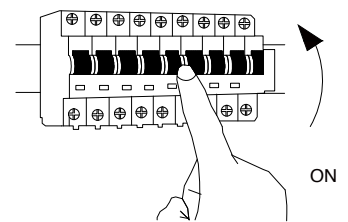

NOVA LUCE

9030780 9030781

1

Turn off the general switch

2

Install the lamp source into the fixture

3

Drill holes and insert the screws into the base

4

Connect wires

5

Apply the screws

6

Turn on the general switch