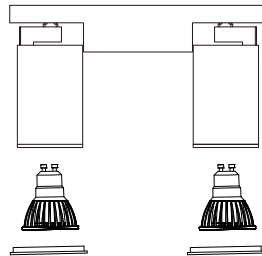

NOVA LUCE

9030780 9030781

1

Turn off the general switch

2

Install the lamp source into the fixture

3

Drill holes and insert the screws into the base

4

Connect wires

5

Apply the screws

6

Turn on the general switch