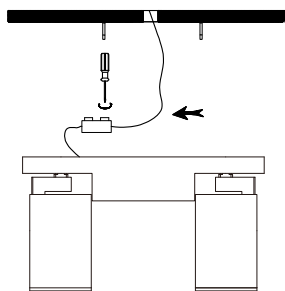

NOVA LUCE

9030780 9030781

1

Turn off the general switch

2

Install the lamp source into the fixture

3

Drill holes and insert the screws into the base

4

Connect wires

5

Apply the screws

6

Turn on the general switch