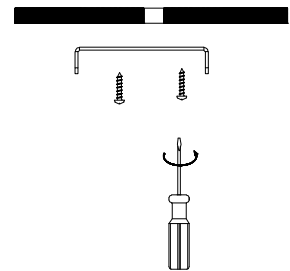

NOVA LUCE

9030780 9030781

1

Turn off the general switch

2

Install the lamp source into the fixture

3

Drill holes and insert the screws into the base

4

Connect wires

5

Apply the screws

6

Turn on the general switch