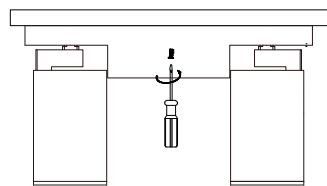

NOVA LUCE

9030780 9030781

1

Turn off the general switch

2

Install the lamp source into the fixture

3

Drill holes and insert the screws into the base

4

Connect wires

5

Apply the screws

6

Turn on the general switch