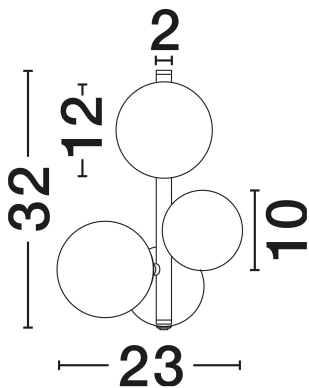

NOVA LUCE

PRODUCT DATASHEET

Version: 001

PRODUCT PHOTOGRAPH

TECHNICAL DRAWING

GENERAL INFORMATION

Product Code	9028861
Collection	Indoor
Product Category	Wall
Product Family	Odillia
Mounting Location	Wall
Application Environment	Indoor
Specifications	N/A

DIMENSION & WEIGHT

LxWxH (cm)	L: 23.1 W: 19 H: 32
Cut Out (cm)	N/A
Weight (Kgr)	0.77

MATERIAL & COLOR

Product Color	Smokey & Matt Black
Body Material	Glass & Metal

APPLICATION & MOUNTING

Ambient Working Temp.	Max 45°C
Type of Protection	IP20
Dimmable	N/A
Type of Dimming	N/A
Mounting type	Surface
Mounting Depth (cm)	N/A
Led Module Replaceable	Yes
Light Source	G9

Power (Nominal)	3x5W
Input voltage (Nominal)	100-240V
Mains Frequency	50/60Hz

PHOTOMETRICAL DATA

Luminous Flux	N/A
Color Temperature	N/A
Light Color (Designation)	N/A

WARRANTY

Warranty	3 Years
----------	----------------