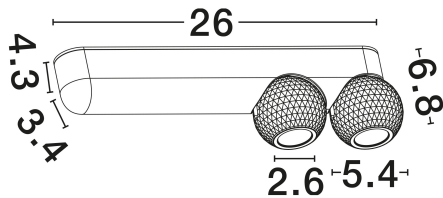

NOVA LUCE

PRODUCT DATASHEET

Version: 001

PRODUCT PHOTOGRAPH

GENERAL INFORMATION

Product Code	9088166
Collection	Indoor
Product Category	Ceiling
Product Family	Notic
Mounting Location	Ceiling
Application Environment	Indoor
Specifications	N/A

DIMENSION & WEIGHT

LxWxH (cm)	D: 5.5 W: 6.8 H: 26.1
Cut Out (cm)	N/A
Weight (Kgr)	0.625

MATERIAL & COLOR

Product Color	Sandy Black
Body Material	Aluminium

TECHNICAL DRAWING

APPLICATION & MOUNTING

Ambient Working Temp.	Max 45°C
Type of Protection	IP20
Dimmable	No
Type of Dimming	N/A
Mounting type	Surface
Mounting Depth (cm)	N/A
Led Module Replaceable	No
Light Source	LED

NOVA LUCE S.A

Schimatari Viotias
32009, Greece

+30 22620 58 121
+30 22620 56 743

info@novaluce.com
www.novaluce.com