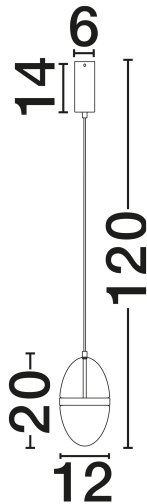

NOVA LUCE

PRODUCT DATASHEET

Version: 001

PRODUCT PHOTOGRAPH

TECHNICAL DRAWING

GENERAL INFORMATION

Product Code	9009279
Collection	Indoor
Product Category	Suspension
Product Family	Egna
Mounting Location	Ceiling
Application Environment	Indoor
Specifications	N/A

DIMENSION & WEIGHT

LxWxH (cm)	D: 12 H: 120
Cut Out (cm)	N/A
Weight (Kgr)	1.1

MATERIAL & COLOR

Product Color	Opal, Cognac & Gold
Body Material	Glass & Metal

APPLICATION & MOUNTING

Ambient Working Temp.	Max 45°C
Type of Protection	IP20
Dimmable	No
Type of Dimming	N/A
Mounting type	Surface
Mounting Depth (cm)	N/A
Led Module Replaceable	No
Light Source	LED

Power (Nominal)	13W
Input voltage (Nominal)	220-240V
Mains Frequency	50/60Hz

PHOTOMETRICAL DATA

Luminous Flux	780lm
Color Temperature	3000K
Light Color (Designation)	Warm White

WARRANTY

Warranty	3 Years
----------	----------------