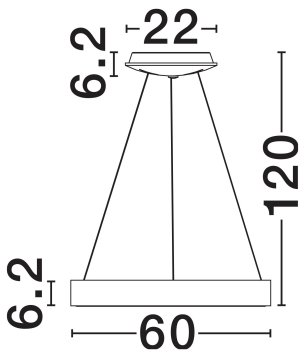

NOVA LUCE

PRODUCT DATASHEET

Version: 001

PRODUCT PHOTOGRAPH

TECHNICAL DRAWING

GENERAL INFORMATION

Product Code	9453043
Collection	Indoor
Product Category	Suspension
Product Family	Rando Smart
Mounting Location	Wall
Application Environment	Indoor
Specifications	N/A

DIMENSION & WEIGHT

LxWxH (cm)	D: 60 H: 120
Cut Out (cm)	N/A
Weight (Kgr)	3.43

MATERIAL & COLOR

Product Color	Sandy White
Body Material	Aluminium & Acrylic

APPLICATION & MOUNTING

Ambient Working Temp.	Max 45°C
Type of Protection	IP20
Dimmable	Yes
Type of Dimming	Triac
Mounting type	Surface
Mounting Depth (cm)	N/A
Led Module Replaceable	No
Light Source	LED

Power (Nominal)	50W
Input voltage (Nominal)	220-240V
Mains Frequency	50/60Hz

PHOTOMETRICAL DATA

Luminous Flux	2864lm
Color Temperature	3000-4000K
Light Color (Designation)	WW-NW

WARRANTY

Warranty	3 Years
----------	----------------