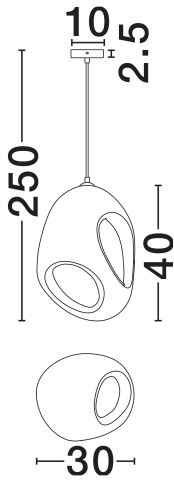

NOVA LUCE

PRODUCT DATASHEET

Version: 001

PRODUCT PHOTOGRAPH

TECHNICAL DRAWING

GENERAL INFORMATION

Product Code	9002670
Collection	Indoor
Product Category	Suspension
Product Family	Tempus
Mounting Location	Wall
Application Environment	Indoor
Specifications	N/A

DIMENSION & WEIGHT

LxWxH (cm)	L: 30 W: 40 H: 250
Cut Out (cm)	N/A
Weight (Kgr)	2.9

MATERIAL & COLOR

Product Color	Stone White
Body Material	Polyurethane & Resin

APPLICATION & MOUNTING

Ambient Working Temp.	Max 45°C
Type of Protection	IP20
Dimmable	N/A
Type of Dimming	N/A
Mounting type	Surface
Mounting Depth (cm)	N/A
Led Module Replaceable	Yes
Light Source	E27

Power (Nominal)	1x12W
Input voltage (Nominal)	220-240V
Mains Frequency	50/60Hz

PHOTOMETRICAL DATA

Luminous Flux	N/A
Color Temperature	N/A
Light Color (Designation)	N/A

WARRANTY

Warranty	3 Years
----------	----------------