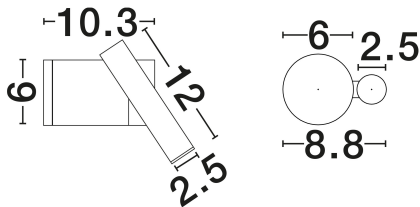

NOVA LUCE

PRODUCT DATASHEET

Version: 001

PRODUCT PHOTOGRAPH

TECHNICAL DRAWING

GENERAL INFORMATION

Product Code	9540285
Collection	Indoor
Product Category	Wall
Product Family	Ciclo
Mounting Location	Wall
Application Environment	Indoor
Specifications	N/A

DIMENSION & WEIGHT

LxWxH (cm)	D: 6 W: 10.3 H: 12
Cut Out (cm)	N/A
Weight (Kgr)	0.477

MATERIAL & COLOR

Product Color	Gold
Body Material	Aluminium

APPLICATION & MOUNTING

Ambient Working Temp.	Max 45°C
Type of Protection	IP20
Dimmable	Yes
Type of Dimming	Triac
Mounting type	Surface
Mounting Depth (cm)	N/A
Led Module Replaceable	No
Light Source	LED

Power (Nominal)	4W
Input voltage (Nominal)	220-240V
Mains Frequency	50/60Hz

PHOTOMETRICAL DATA

Luminous Flux	166lm
Color Temperature	3000K
Light Color (Designation)	Warm White

WARRANTY

Warranty	3 Years
----------	----------------