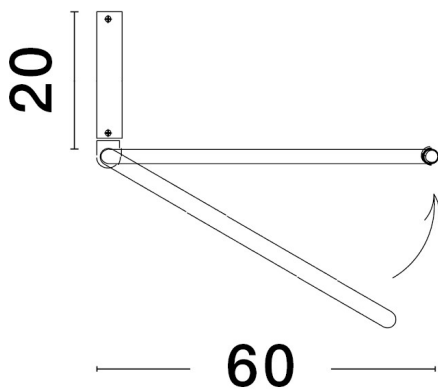

NOVA LUCE

PRODUCT DATASHEET

Version: 001

PRODUCT PHOTOGRAPH

TECHNICAL DRAWING

GENERAL INFORMATION

Product Code	9085244
Collection	Decorative
Product Category	Suspension
Product Family	Garve
Mounting Location	Ceiling
Application Environment	Indoor

DIMENSION & WEIGHT

LxWxH (cm)	D: 60 H: 20
Cut out (cm)	N/A
Weight (Kgr)	0.8

MATERIAL & COLOR

Product Color	Sandy White
Body Material	Aluminium & Acrylic

APPLICATION & MOUNTING

Ambient Working Temp.	Max 45 oC
Type of Protection	IP20
Dimmable	Yes
Type of Dimming (Optional)	Triac
Mounting type	Ceiling
Mounting Depth (cm)	N/A
Led Module Replaceable	No
Light Source	LED