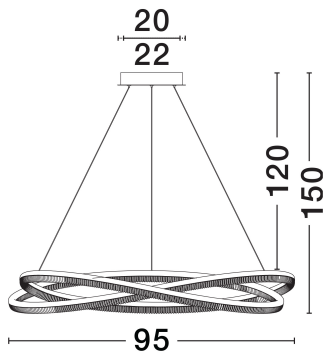

NOVA LUCE

PRODUCT DATASHEET

Version: 001

PRODUCT PHOTOGRAPH

TECHNICAL DRAWING

GENERAL INFORMATION

Product Code	9186936
Collection	Indoor
Product Category	Suspension
Product Family	Ofelia
Mounting Location	Wall
Application Environment	Indoor
Specifications	N/A

DIMENSION & WEIGHT

LxWxH (cm)	D: 95 H: 150
Cut Out (cm)	N/A
Weight (Kgr)	3.8

MATERIAL & COLOR

Product Color	Brass Gold
Body Material	Aluminium & Acrylic

APPLICATION & MOUNTING

Ambient Working Temp.	Max 45°C
Type of Protection	IP20
Dimmable	Yes
Type of Dimming	Triac
Mounting type	Surface
Mounting Depth (cm)	N/A
Led Module Replaceable	No
Light Source	LED

Power (Nominal)	68W
Input voltage (Nominal)	220-240V
Mains Frequency	50/60Hz

PHOTOMETRICAL DATA

Luminous Flux	5637lm
Color Temperature	3000K
Light Color (Designation)	Warm White

WARRANTY

Warranty	3 Years
----------	----------------