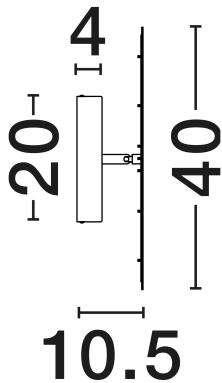

NOVA LUCE

PRODUCT DATASHEET

Version: 001

PRODUCT PHOTOGRAPH

GENERAL INFORMATION

Product Code	9580603
Collection	Indoor
Product Category	Wall
Product Family	Alida
Mounting Location	Wall
Application Environment	Indoor
Specifications	N/A

DIMENSION & WEIGHT

LxWxH (cm)	D: 40 H: 10.5
Cut Out (cm)	N/A
Weight (Kgr)	3.5

MATERIAL & COLOR

Product Color	/
Body Material	Mirror, Steel & Acrylic

TECHNICAL DRAWING

APPLICATION & MOUNTING

Ambient Working Temp.	Max 45°C
Type of Protection	IP20
Dimmable	Yes
Type of Dimming	Triac
Mounting type	Surface
Mounting Depth (cm)	N/A
Led Module Replaceable	No
Light Source	LED

NOVA LUCE S.A

Schimatari Viotias
32009, Greece

+30 22620 58 121
+30 22620 56 743

info@novaluce.com
www.novaluce.com