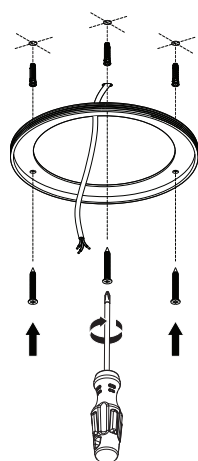

NOVA LUCE

9844096

1. Turn off the general switch

2. By rotating break it apart

3. Mark where to drill

4. Apply plastic anchors & Screws

5. Connect the wires

6. Fix it in place by rotating

7. Turn on the general switch