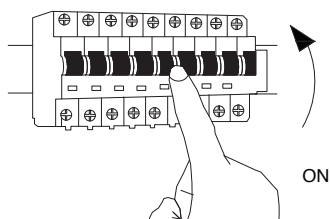

NOVA LUCE

9844096

1. Turn off the general switch

2. By rotating break it apart

3. Mark where to drill

4. Apply plastic anchors & Screws

5. Connect the wires

6. Fix it in place by rotating

7. Turn on the general switch