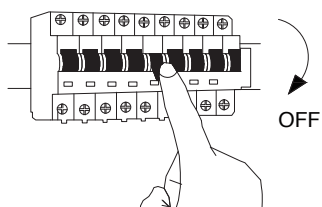

NOVA LUCE

7770443

1

Turn off the general switch

2

Make a cut out

3

Connect wires

4

Apply the product in to place

5

Adjust

6

Turn on the general switch