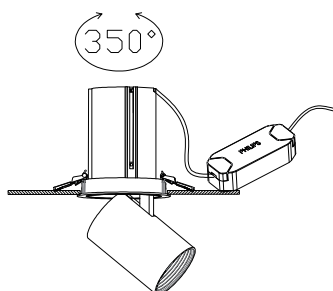

NOVA LUCE

7770443

1

Turn off the general switch

2

Make a cut out

3

Connect wires

4

Apply the product in to place

5

Adjust

6

Turn on the general switch