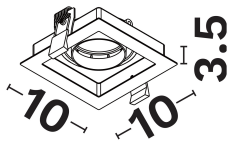

DIMENSION & WEIGHT

LxWxH (cm)	L: 10 W: 10 H: 3.8 cm
Cut out (cm)	9,5 X 9,5
Weight (Kgr)	N/A

TECHNICAL DRAWING

MATERIAL & COLOR

Product Color	Black & White
Body Material	Aluminium
Cover Material	N/A

APPLICATION & MOUNTING