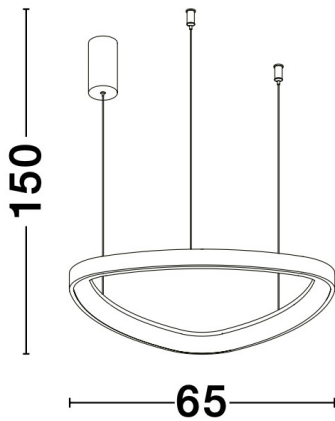

NOVA LUCE

PRODUCT DATASHEET

Version: 001

PRODUCT PHOTOGRAPH

TECHNICAL DRAWING

GENERAL INFORMATION

| | |
|-------------------------|-------------------|
| Product Code | 9053553 |
| Collection | Decorative |
| Product Category | Suspension |
| Product Family | Esteva |
| Mounting Location | Ceiling |
| Application Environment | Indoor |

DIMENSION & WEIGHT

| | |
|--------------|---------------------|
| LxWxH (cm) | D: 65 H: 150 |
| Cut out (cm) | N/A |
| Weight (Kgr) | 3.2 |

MATERIAL & COLOR

| | |
|---------------|--------------------------------|
| Product Color | Coffee Brown |
| Body Material | Aluminium & Acrylic |