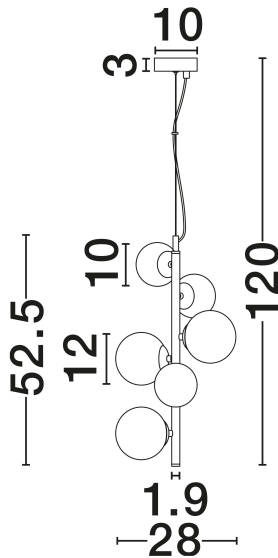

## PRODUCT PHOTOGRAPH

## TECHNICAL DRAWING

## DIMENSION & WEIGHT

LxWxH (cm)	L: 28.1 W: 23.2 H: 120
Cut Out (cm)	N/A
Weight (Kgr)	1.31