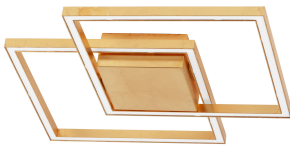

NOVA LUCE

PRODUCT DATASHEET

Version: 001

PRODUCT PHOTOGRAPH

GENERAL INFORMATION

| | |
|-------------------------|---------|
| Product Code | 9500821 |
| Collection | Indoor |
| Product Category | Ceiling |
| Product Family | Bilbao |
| Mounting Location | Ceiling |
| Application Environment | Indoor |
| Specifications | N/A |

DIMENSION & WEIGHT

| | |
|--------------|--------------------|
| LxWxH (cm) | L: 46 W: 46 H: 6.5 |
| Cut Out (cm) | N/A |
| Weight (Kgr) | 1.8 |

MATERIAL & COLOR

| | |
|---------------|---------------------|
| Product Color | Gold Leaf |
| Body Material | Aluminium & Acrylic |