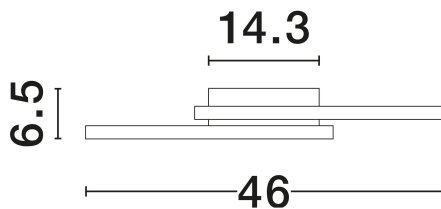

TECHNICAL DRAWING

APPLICATION & MOUNTING

Ambient Working Temp.	Max 45°C
Type of Protection	IP20
Dimmable	No
Type of Dimming	N/A
Mounting type	Surface
Mounting Depth (cm)	N/A
Led Module Replaceable	No
Light Source	LED

NOVA LUCE S.A

Schimatari Viotias
32009, Greece

+30 22620 58 121
+30 22620 56 743

info@novaluce.com
www.novaluce.com