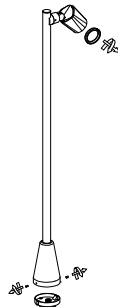

NOVA LUCE

9030157

1

Turn off the general switch

2

Remove the side screws with the Plastic cap

3

Connect the wires & apply the Bulb with the plastic cap

4

Turn on the general switch