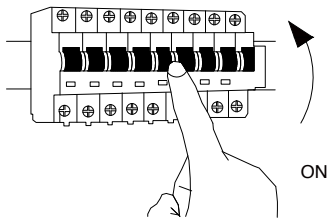

NOVA LUCE

9030157

1

Turn off the general switch

2

Remove the side screws with the Plastic cap

3

Connect the wires & apply the Bulb with the plastic cap

4

Turn on the general switch