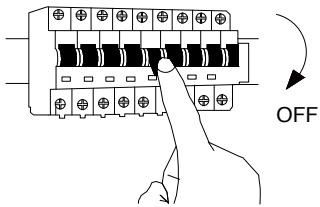

NOVA LUCE

9030157

1

Turn off the general switch

2

Remove the side screws with the Plastic cap

3

Connect the wires & apply the Bulb with the plastic cap

4

Turn on the general switch