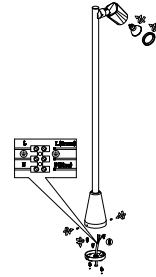

NOVA LUCE

9030157

1

Turn off the general switch

2

Remove the side screws with the Plastic cap

3

Connect the wires & apply the Bulb with the plastic cap

4

Turn on the general switch