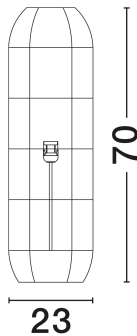

NOVA LUCE

PRODUCT DATASHEET

Version: 001

PRODUCT PHOTOGRAPH

TECHNICAL DRAWING

GENERAL INFORMATION

Product Code	9586622
Collection	Indoor
Product Category	Floor
Product Family	Elma
Mounting Location	Floor
Application Environment	Indoor
Specifications	N/A

DIMENSION & WEIGHT

LxWxH (cm)	D: 23 H: 70
Cut Out (cm)	N/A
Weight (Kgr)	1.7

MATERIAL & COLOR

Product Color	Natural
Body Material	Hyacinthus & Grass

APPLICATION & MOUNTING

Ambient Working Temp.	Max 45°C
Type of Protection	IP20
Dimmable	Yes
Type of Dimming	N/A
Mounting type	Surface
Mounting Depth (cm)	N/A
Led Module Replaceable	Yes
Light Source	E27