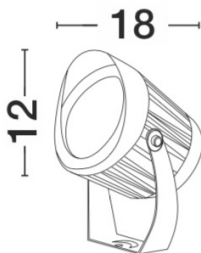

NOVA LUCE

PRODUCT DATASHEET

Version: 001

PRODUCT PHOTOGRAPH

TECHNICAL DRAWING

GENERAL INFORMATION

Product Code	9240678
Collection	Outdoor
Product Category	Spotlights
Product Family	NORTH
Mounting Location	Ground
Application Environment	Outdoor

DIMENSION & WEIGHT

LxWxH (cm)	D: 12 H: 18
Cut out (cm)	N/A
Weight (Kgr)	1.3

MATERIAL & COLOR

Product Color	Black
Body Material	Aluminium&-Glass

APPLICATION & MOUNTING

Ambient Working Temp.	Max 40 oC
Type of Protection	IP65
Dimmable	No
Type of Dimming (Optional)	N/A
Mounting type	Surface
Mounting Depth (cm)	N/A
Led Module Replaceable	No
Light Source	LED