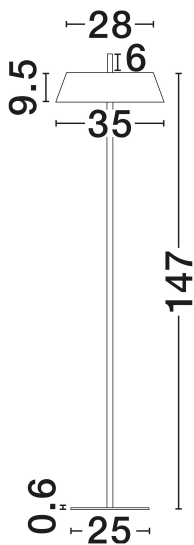

### PRODUCT PHOTOGRAPH

### DIMENSION & WEIGHT

LxWxH (cm)	D: 35 H: 147
Cut Out (cm)	N/A
Weight (Kgr)	4.3

### TECHNICAL DRAWING

### PHOTOMETRICAL DATA

Luminous Flux	<b>1838lm</b>
Color Temperature	<b>3000K</b>
Light Color (Designation)	<b>Warm White</b>