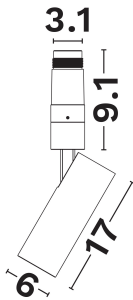

NOVA LUCE

PRODUCT DATASHEET

Version: 001

PRODUCT PHOTOGRAPH

TECHNICAL DRAWING

COMPATIBLE WITH

— On/Off Driver: N/A

— Triac Driver: N/A

— Dali Driver: N/A

GENERAL INFORMATION

Product Code	9492882
Product Category	Systems
Product Family	Imagine Lighting Systems
Mounting Location	Ceiling
Application Environment	Indoor

DIMENSION & WEIGHT

LxWxH (cm)	D: 6 H: 17
Cut out (cm)	N/A
Weight (Kgr)	N/A