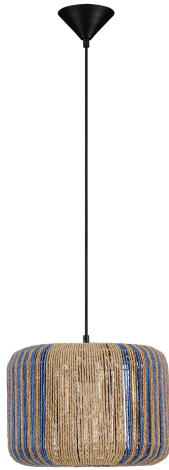

NOVA LUCE

PRODUCT DATASHEET

Version: 001

PRODUCT PHOTOGRAPH