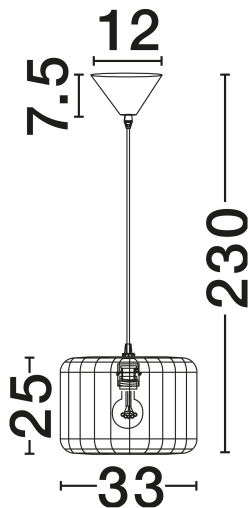

## PRODUCT PHOTOGRAPH

## TECHNICAL DRAWING

## DIMENSION & WEIGHT

LxWxH (cm)	D: 33 H: 230
Cut Out (cm)	N/A
Weight (Kgr)	1.1