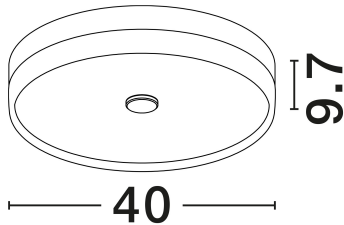

TECHNICAL DRAWING

APPLICATION & MOUNTING

Ambient Working Temp.	Max 45°C
Type of Protection	IP20
Dimmable	Yes
Type of Dimming	Triac
Mounting type	Surface
Mounting Depth (cm)	N/A
Led Module Replaceable	No
Light Source	LED

NOVA LUCE S.A

Schimatari Viotias
32009, Greece

+30 22620 58 121
+30 22620 56 743

info@novaluce.com
www.novaluce.com