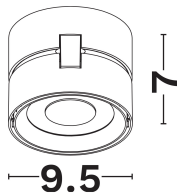

TECHNICAL DRAWING

MATERIAL & COLOR

Product Color	Black & Gold
Body Material	Aluminium
Cover Material	N/A

APPLICATION & MOUNTING

Ambient Working Temp.	45 C
Type of Protection	IP20
Protection Class IK	IK03
Dimmable	No
Type of Dimming (Optional)	N/A
Mounting type	Surface
Mounting Depth (cm)	Ceiling
Led Module Replaceable	No
Light Source	Led
Adjustable	Yes

COMPATIBLE WITH

— On/Off Driver: Included

— Triac Driver: N/A

— Dali Driver: N/A

NOVA LUCE S.A

Schimatari Viotias
32009, Greece

+30 22620 58 121
+30 22620 56 743

info@novaluce.com
www.novaluce.com