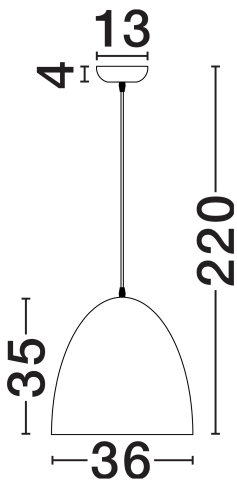

NOVA LUCE

PRODUCT DATASHEET

Version: 001

PRODUCT PHOTOGRAPH

TECHNICAL DRAWING

GENERAL INFORMATION

Product Code	9620172
Collection	Indoor
Product Category	Suspension
Product Family	Solis
Mounting Location	Wall
Application Environment	Indoor
Specifications	N/A

DIMENSION & WEIGHT

LxWxH (cm)	D: 36 H: 220
Cut Out (cm)	N/A
Weight (Kgr)	1.2

MATERIAL & COLOR

Product Color	Black & Sandy Black
Body Material	Mulberry Silk, Paper & Metal

APPLICATION & MOUNTING

Ambient Working Temp.	Max 45°C
Type of Protection	IP20
Dimmable	N/A
Type of Dimming	N/A
Mounting type	Surface
Mounting Depth (cm)	N/A
Led Module Replaceable	Yes
Light Source	E27

Power (Nominal)	1x12W
Input voltage (Nominal)	220-240V
Mains Frequency	50/60Hz

PHOTOMETRICAL DATA

Luminous Flux	N/A
Color Temperature	N/A
Light Color (Designation)	N/A

WARRANTY

Warranty	3 Years
----------	----------------